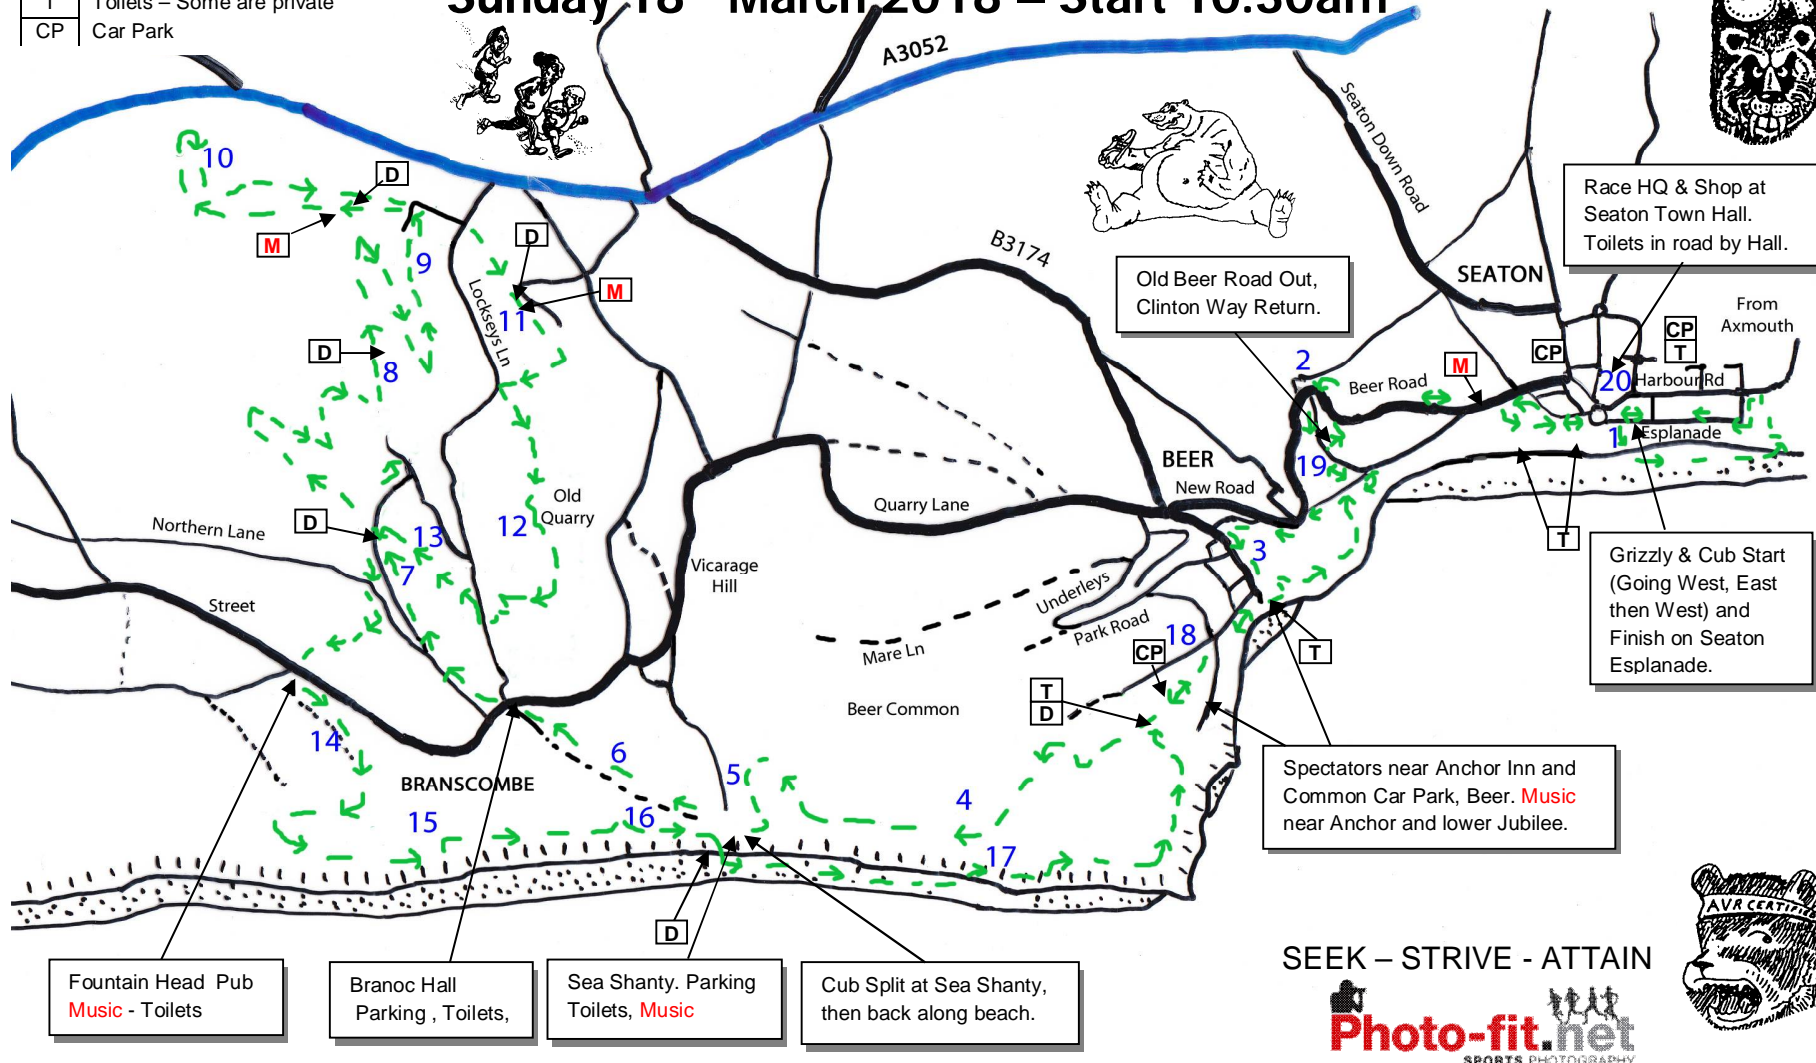

The Grizzly 2018

Key:- Distances in Grizzly Miles.

D	Drinks for runners only
M	Music en route
T	Toilets – Some are private
CP	Car Park

“May the Course be with you!”
Sunday 18th March 2018 – Start 10:30am

SEEK – STRIVE - ATTAIN