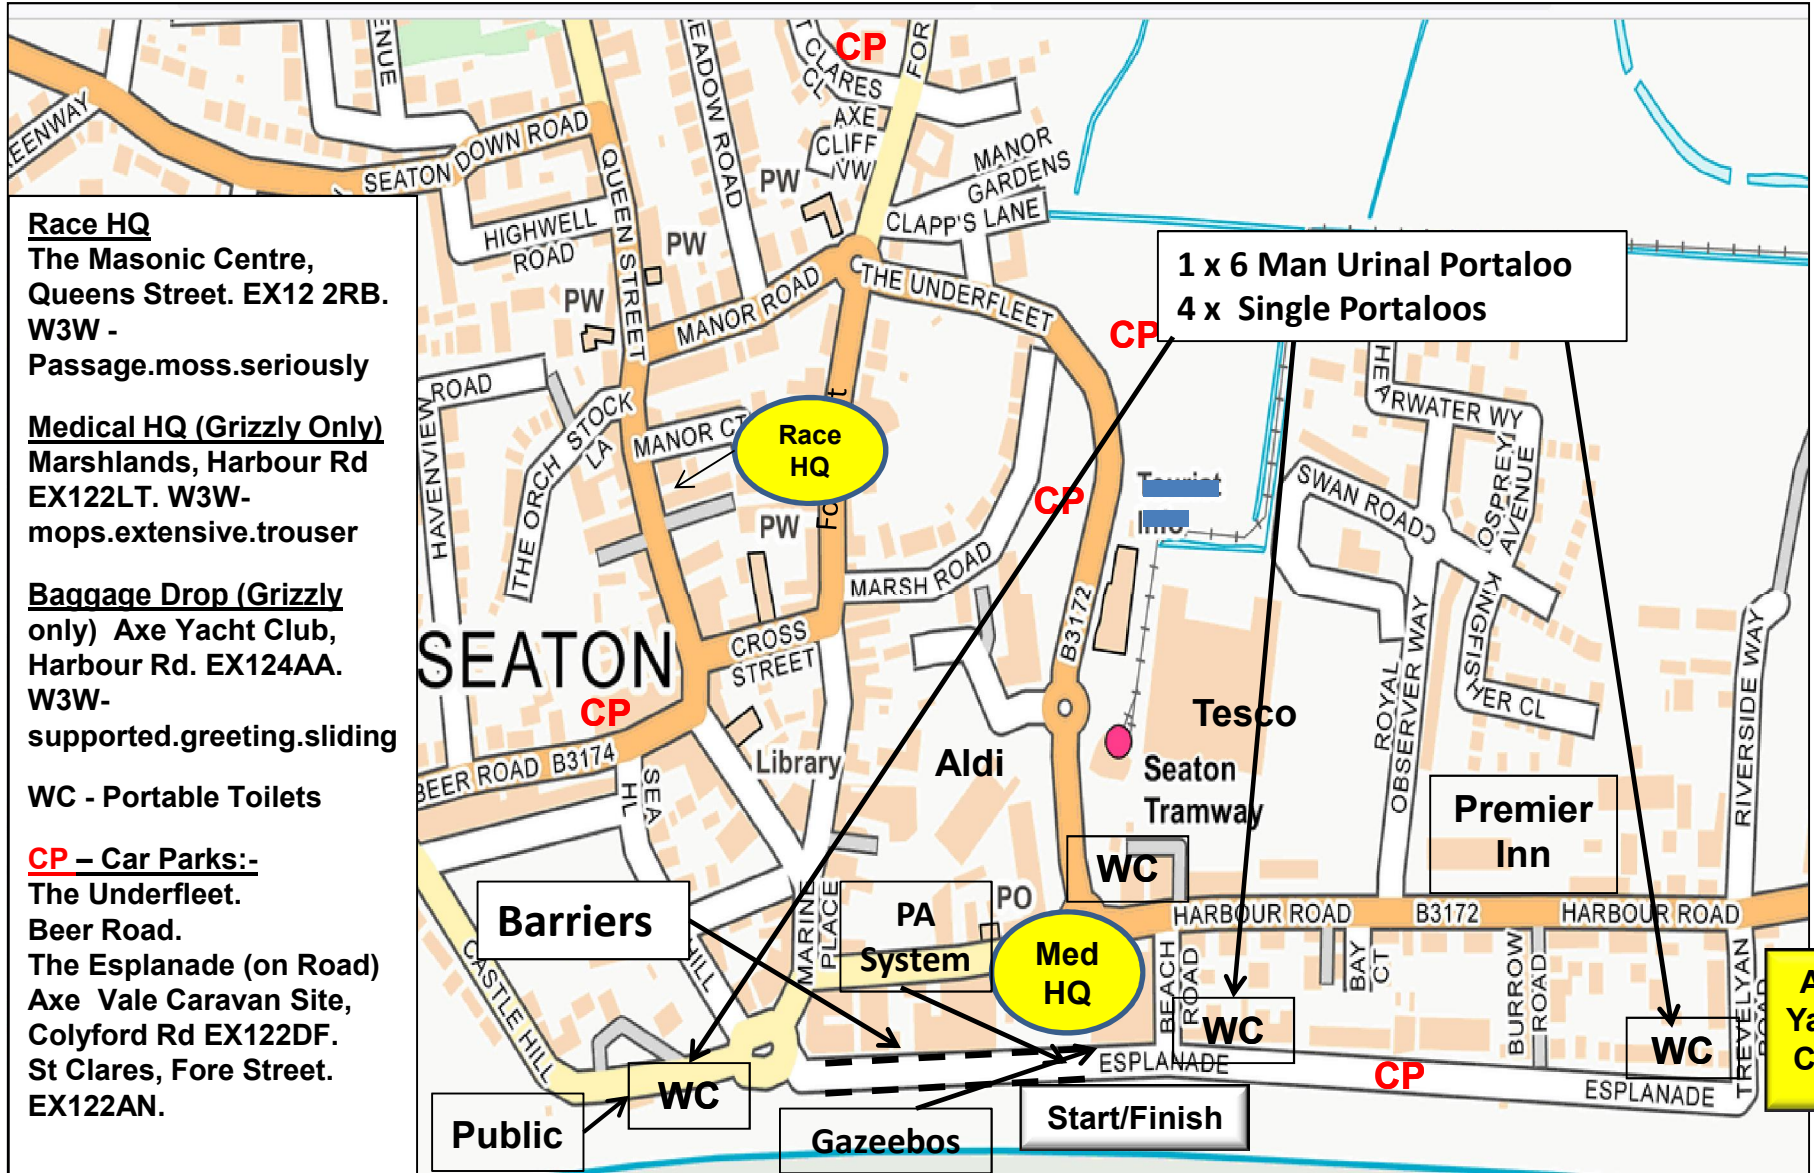

**Race HQ**  
The Masonic Centre,  
Queens Street. EX12 2RB.  
W3W -  
Passage.moss.seriously

**Medical HQ (Grizzly Only)**  
Marshlands, Harbour Rd  
EX122LT. W3W-  
mops.extensive.trouser

**Baggage Drop (Grizzly  
only)** Axe Yacht Club,  
Harbour Rd. EX124AA.  
W3W-  
supported.greeting.sliding

**WC - Portable Toilets**

**CP - Car Parks:-**

The Underfleet.

Beer Road.

The Esplanade (on Road)

Axe Vale Caravan Site,

Colyford Rd EX122DF.

St Clares, Fore Street.

EX122AN.

1 x 6 Man Urinal Portaloo  
4 x Single Portalooos

Barriers

PA System

Med HQ

Public

Gazebos

Start/Finish